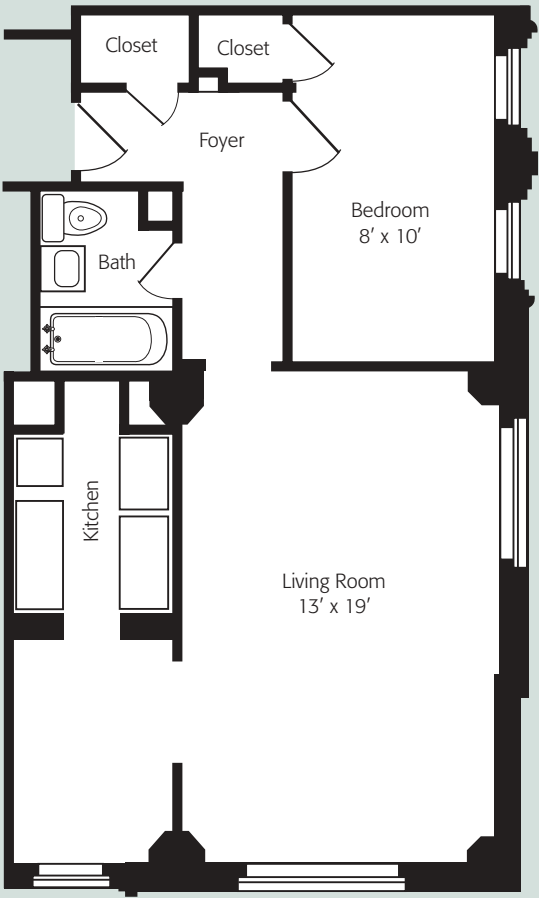

### Studio

Approximately 350 sq.ft.

### Alcove

Approximately 475 sq.ft.

**Deluxe Alcove**

Approximately 560 sq.ft.

**One Bedroom**

Approximately 615 - 760 sq.ft.

**One Bedroom, Two Bath**  
 Approximately 825 - 885 sq.ft.

**Deluxe One & Two Bedroom**

Dotted line denotes  
 Two Bedroom Layout

**Deluxe Two Bedroom, Three Bath**  
 Approximately 1,500 sq.ft.

**Deluxe One Bedroom, Two Bath**  
 Approximately 950 - 1,200 sq.ft.