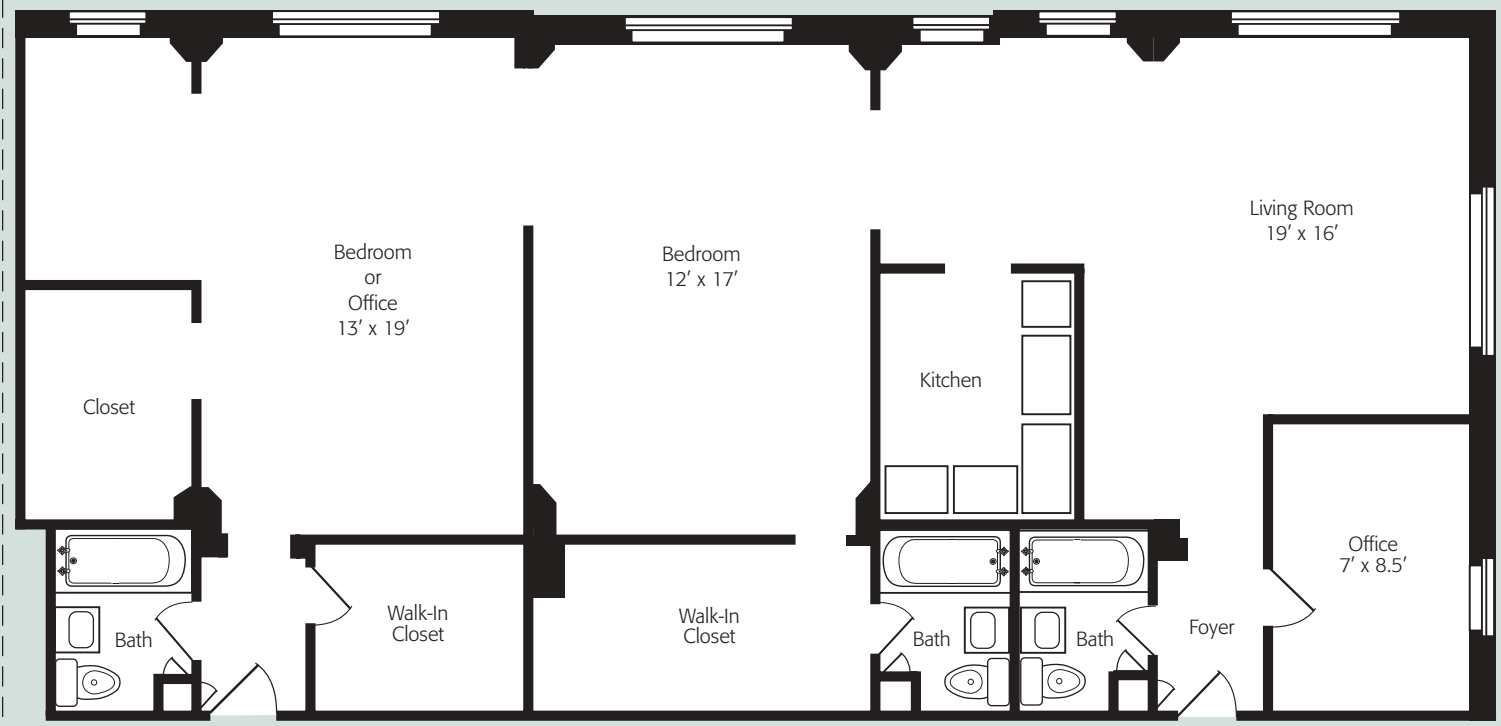

### Studio

Approximately 350 sq.ft.

### Alcove

Approximately 475 sq.ft.

**Deluxe Alcove**

Approximately 560 sq.ft.

**One Bedroom**

Approximately 615 - 760 sq.ft.

**One Bedroom, Two Bath**  
 Approximately 825 - 885 sq.ft.

**Deluxe One & Two Bedroom**

Dotted line denotes  
 Two Bedroom Layout

**Deluxe Two Bedroom, Three Bath**  
 Approximately 1,500 sq.ft.

**Deluxe One Bedroom, Two Bath**  
 Approximately 950 - 1,200 sq.ft.