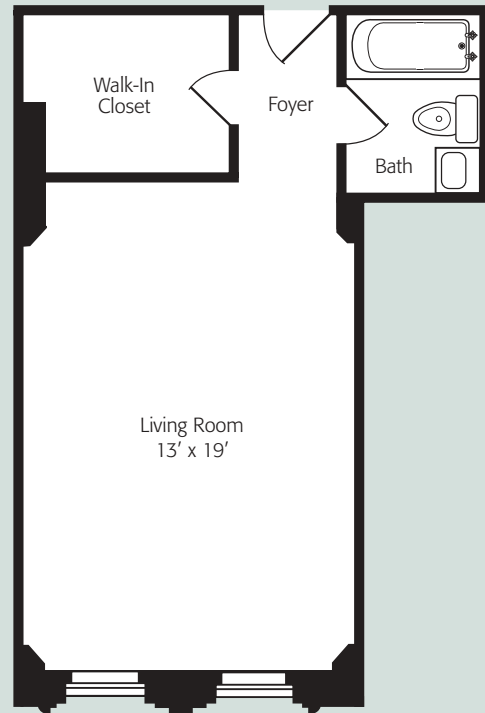

### Studio

Approximately 350 sq.ft.

Dotted line denotes  
 Two Bedroom Layout

**Deluxe Two Bedroom, Three Bath**  
 Approximately 1,500 sq.ft.

**Deluxe One Bedroom, Two Bath**  
 Approximately 950 - 1,200 sq.ft.