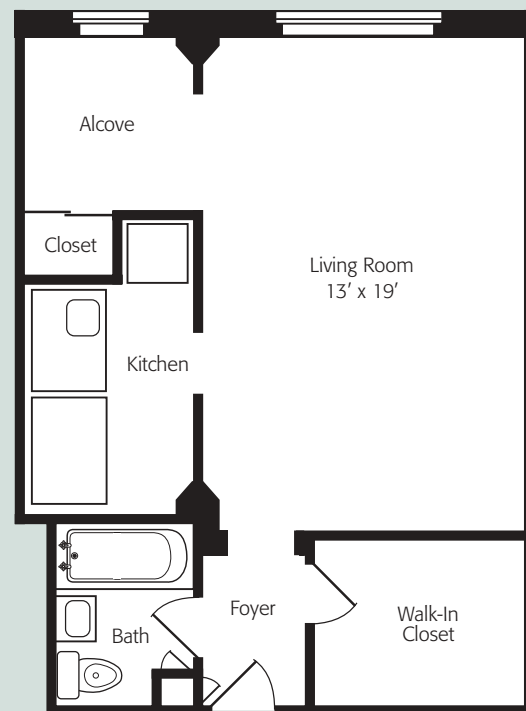

### Studio

Approximately 350 sq.ft.

Dotted line denotes  
 Two Bedroom Layout

**Deluxe Two Bedroom, Three Bath**  
 Approximately 1,500 sq.ft.

**Deluxe One Bedroom, Two Bath**  
 Approximately 950 - 1,200 sq.ft.