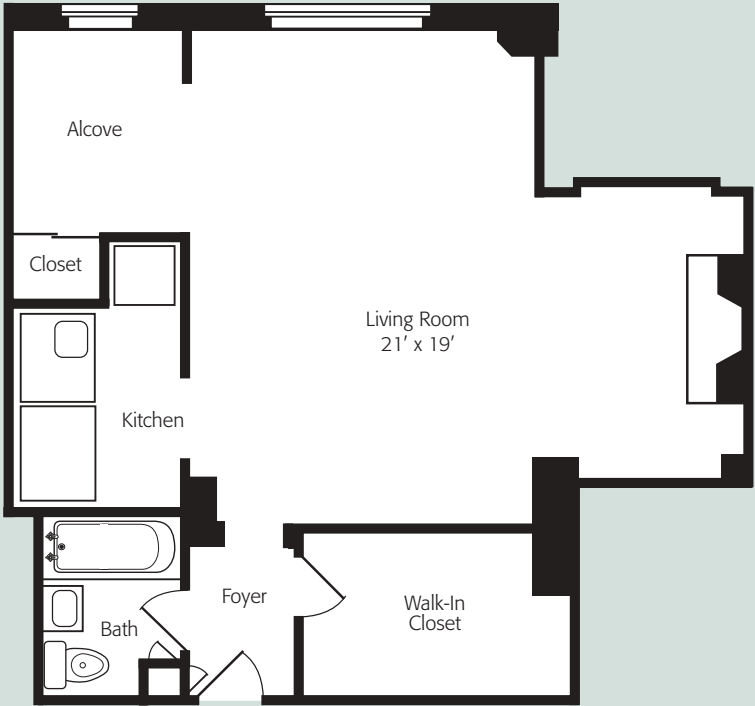

### Studio

Approximately 350 sq.ft.

### Alcove

Approximately 475 sq.ft.

**Deluxe Alcove**

Approximately 560 sq.ft.

**One Bedroom**

Approximately 615 - 760 sq.ft.

**One Bedroom, Two Bath**  
 Approximately 825 - 885 sq.ft.

**Deluxe One & Two Bedroom**

Dotted line denotes  
 Two Bedroom Layout

**Deluxe Two Bedroom, Three Bath**  
 Approximately 1,500 sq.ft.

**Deluxe One Bedroom, Two Bath**  
 Approximately 950 - 1,200 sq.ft.