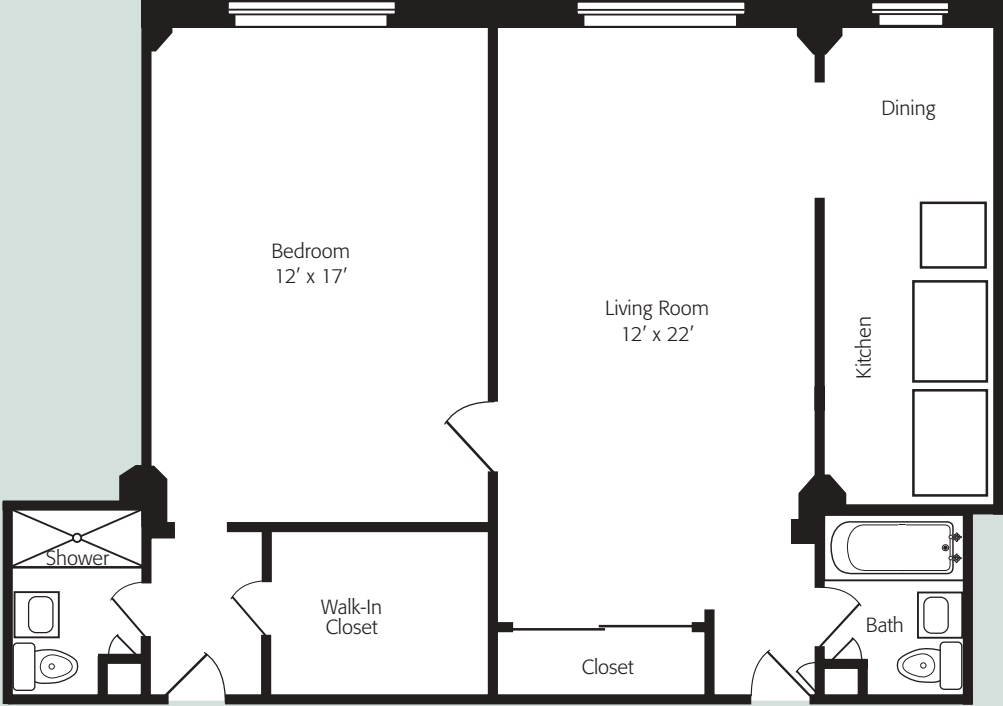

### Studio

Approximately 350 sq.ft.

### Alcove

Approximately 475 sq.ft.

**Deluxe Alcove**

Approximately 560 sq.ft.

**One Bedroom**

Approximately 615 - 760 sq.ft.

**One Bedroom, Two Bath**  
 Approximately 825 - 885 sq.ft.

**Deluxe One & Two Bedroom**

Dotted line denotes  
 Two Bedroom Layout

**Deluxe Two Bedroom, Three Bath**  
 Approximately 1,500 sq.ft.

**Deluxe One Bedroom, Two Bath**  
 Approximately 950 - 1,200 sq.ft.